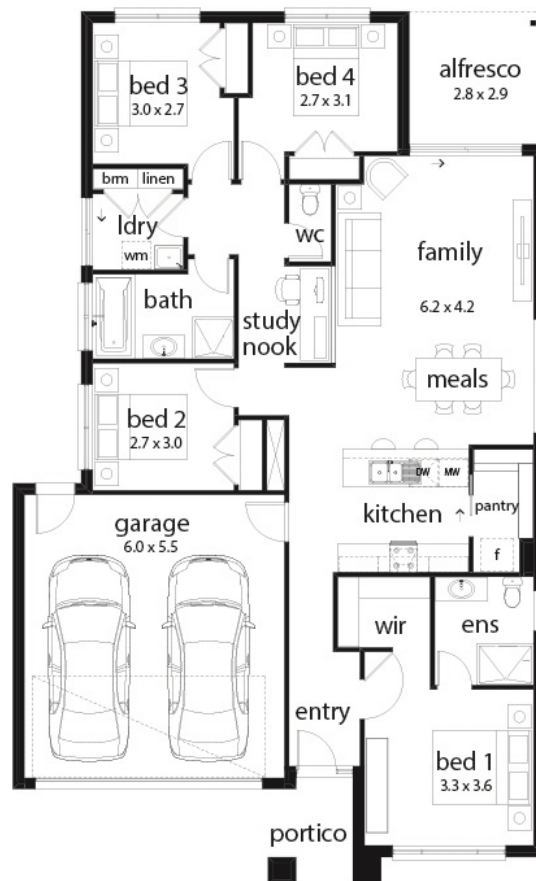

## YORKDALE - WINTER VALLEY

Lot 715 White Gum Way  
Winter Valley VIC 3356

🚗 4 🏠 2 🚗 2 🛋️ 1 📺 1 🏠 1

**Onyx 20 Livia Facade**  
(Aspirations)

Home size: 19.52sq Land size: 484m<sup>2</sup>

- ✓ Aspirations Inclusions
- ✓ BAL
- ✓ Site Costs Allowance
- ✓ Double Garage
- ✓ Sectional Garage Door
- ✓ Remote control to garage door
- ✓ Stainless Steel Appliances
- ✓ Dishwasher
- ✓ Ducted Heating
- ✓ Cooling
- ✓ Floor Coverings
- ✓ Concrete Crossover
- ✓ 35 m2 of Concrete Drive and Paving